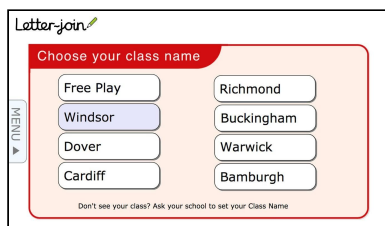

Choose a Classroom

Once logged-in, choose your child's year group and you can use Letter-join's resources and fun activities to reinforce the handwriting we teach at school. You can trace over the letters and words and play the games on your tablet.